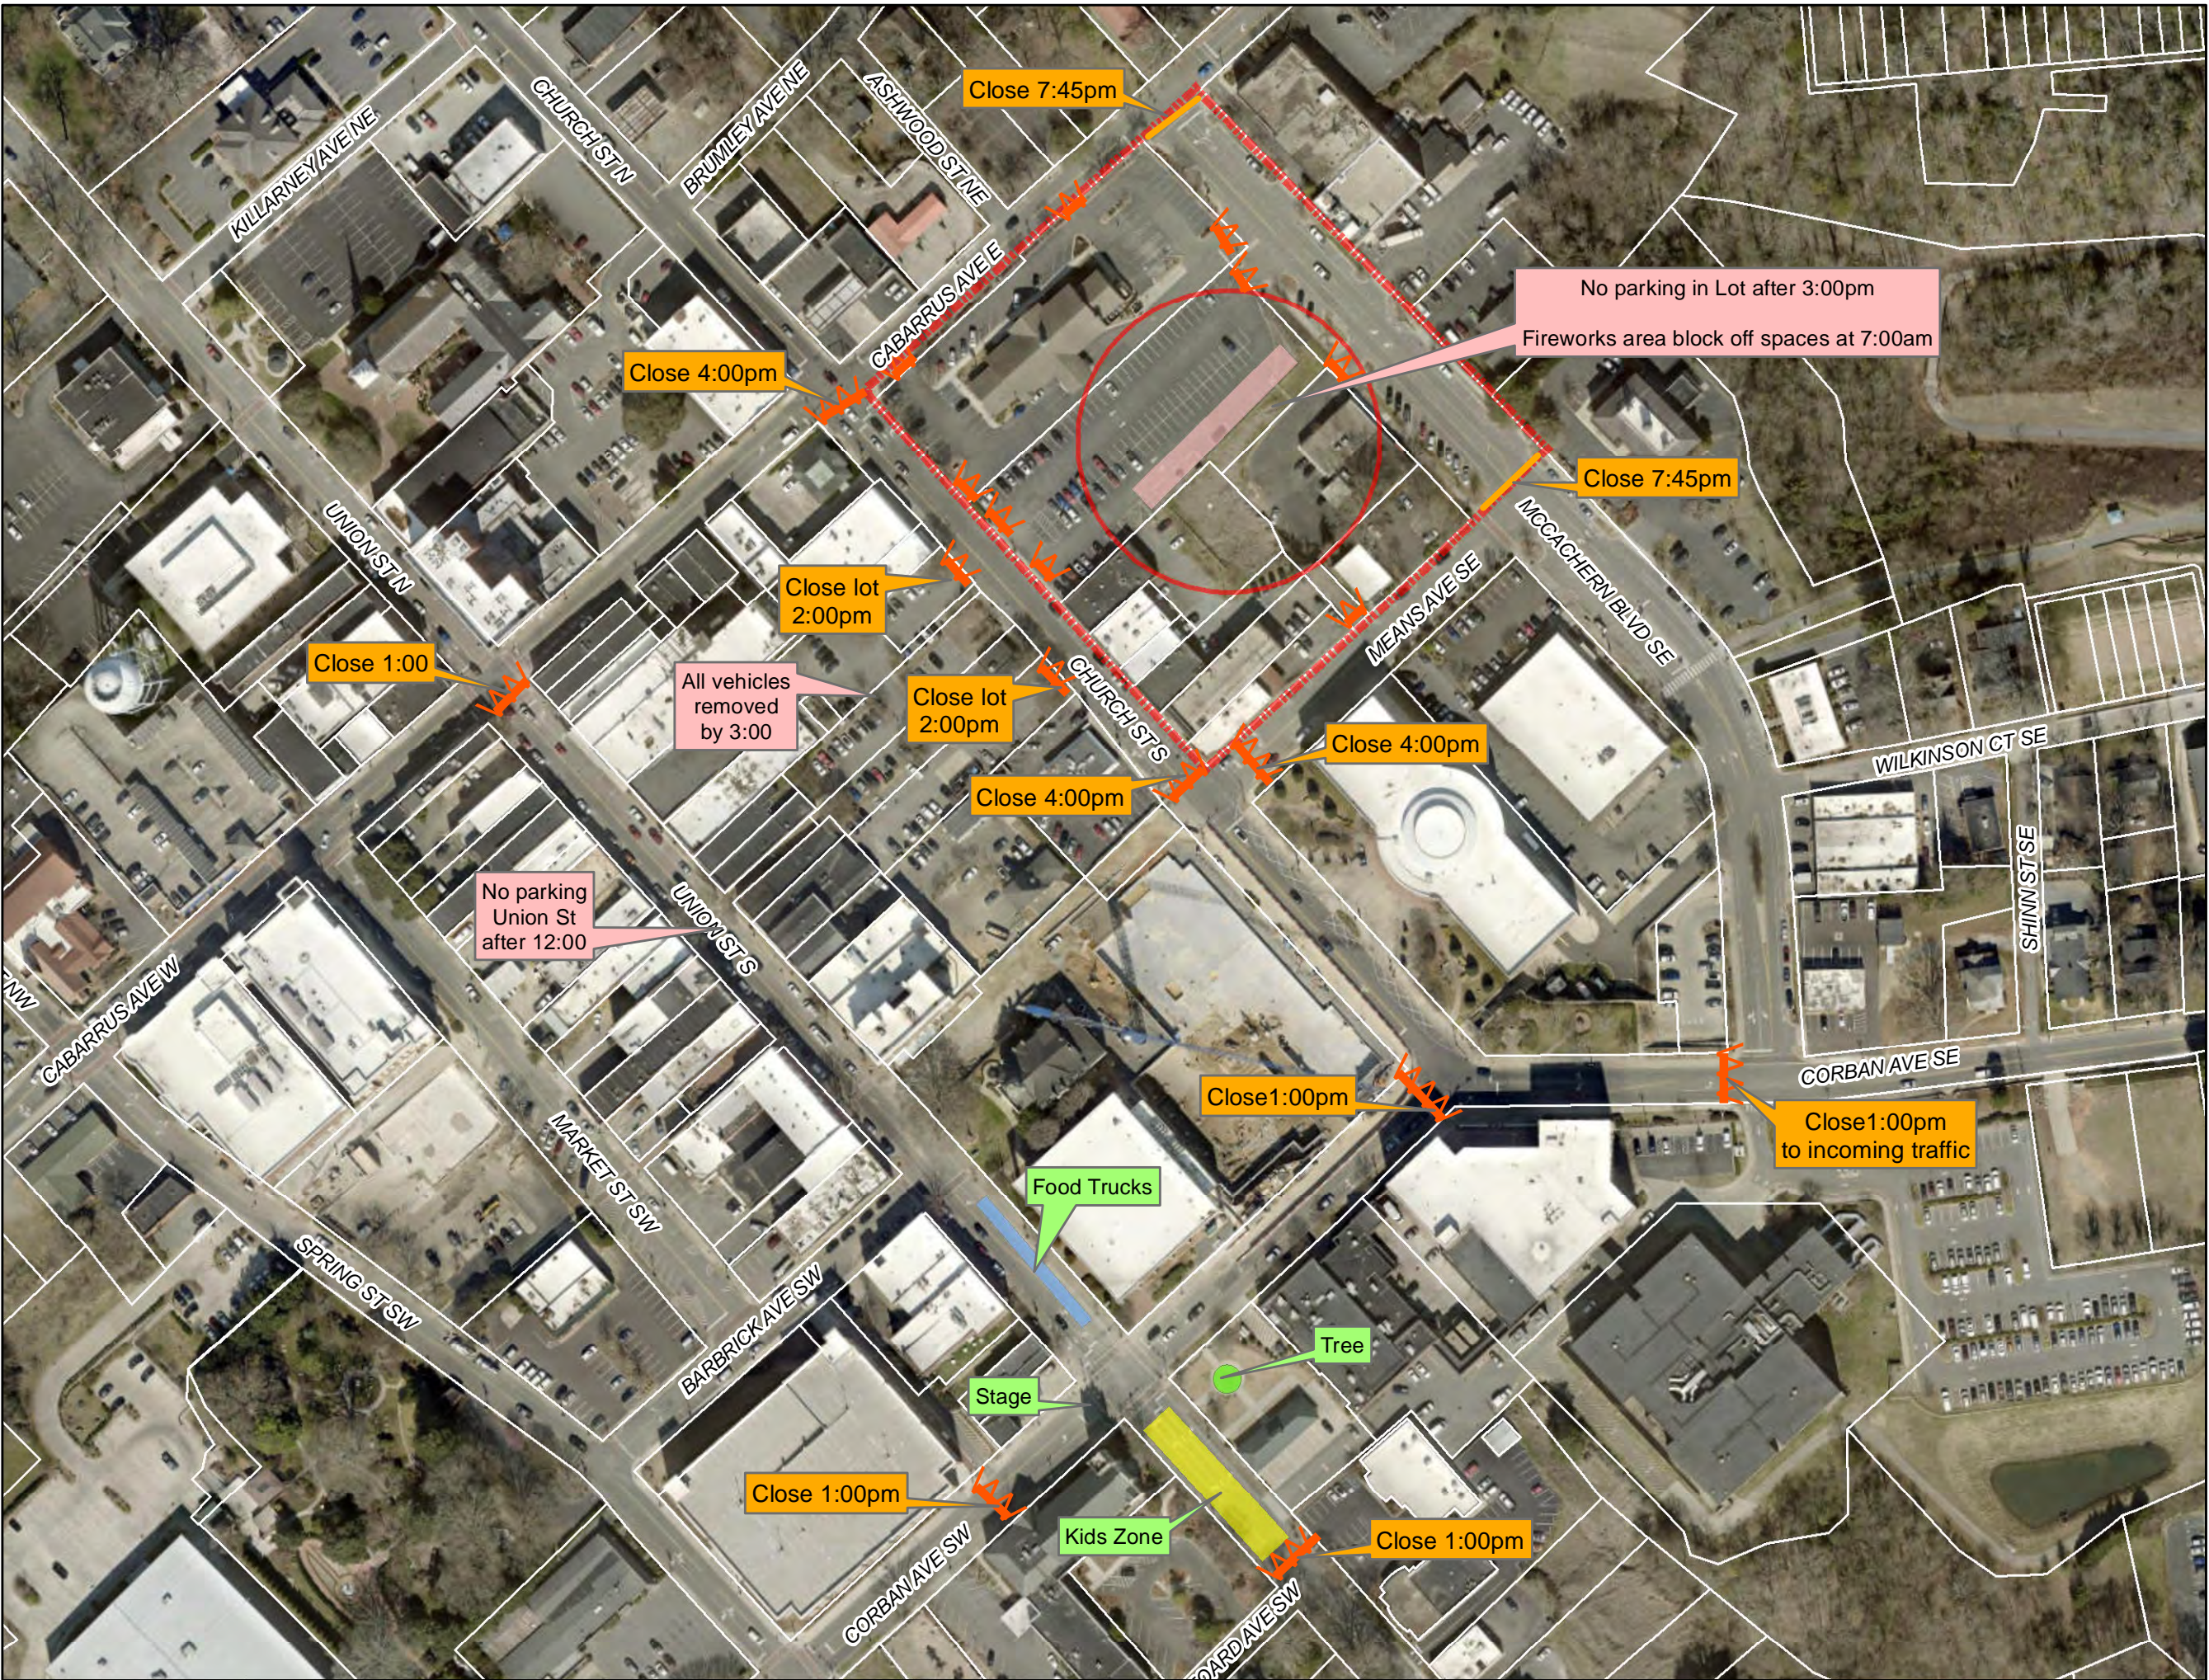

# Tree Lighting Event 2022

- Closures**
- 1:00pm
    - Union St S at Cabarrus Ave
    - Union St S at Foard Ave SW
    - Corban Ave SW at County parking deck
    - Corban Ave SE at Church St S
    - Corban Ave SE at McCachern Blvd SE
  - 2:00pm
    - Bicentennial parking lot on Church St S
  - 3:00pm
    - County parking lot on Church St S & McCachern Blvd SE
  - 4:00pm
    - Means Ave SE at Church St S
    - Church S S at Means Ave SE
    - Church St S at Cabarrus Ave E
  - 7:45pm
    - McCachern Blvd SE at Cabarus Ave E
    - McCachern Blvd SE at Means Ave SE

**Legend**

- Barricade
- Temp. Closing
- Fireworks Safety Line
- Fireworks Staging
- Fireworks Fall-Out Zone
- Tree
- Food Trucks
- Kids Zone
- Parcels